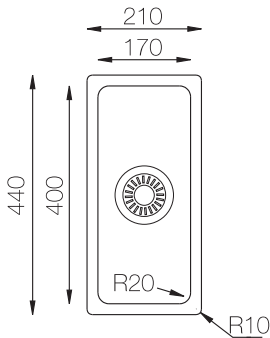

► Micro Series / R20

► **ME 172**

**UKINOX**

<b>Serie</b>	Micro		
<b>Model</b>	ME 172		
<b>Finish</b>	Stainless Steel AISI 304 BA or BA Linen 18/8 Cr-Ni.		
<b>Installation Type</b>	 Flush mount	 Inset Slim-Top	 Undermount
<b>Overall Size</b>	210 mm x 440 mm	210 mm x 440 mm	210 mm x 440 mm
<b>Bowl Size</b>	170 mm x 400 mm	170 mm x 400 mm	170 mm x 400 mm
<b>Thickness</b>	0.80 mm	1 mm	1.2 mm
<b>Sink Depth</b>	153 mm	153 mm	153 mm
<b>Finishing</b>	Polished	Polished	Polished
<b>Min. Cabinet Size</b>	250 mm		

RECOMMENDED

CS 16.39

H 004

S-905

BT-01

Ukinox reserves the right to change product specifications without notice. Printed in TR © 2020 Ukinox

**ColorX**  
can be  
produced  
with colors

**Ukinox Factory.** Gümüşova / Düzce / TURKEY