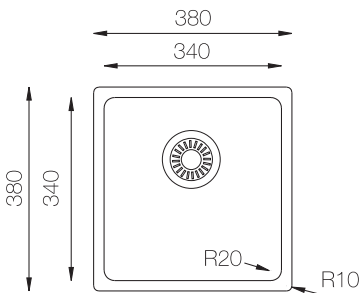

► Micro Series / R20

► **ME 340.340**

UKINOX

Serie	Micro		
Model	ME 340.340		
Finish	Stainless Steel AISI 304 BA or BA Linen 18/8 Cr-Ni.		
Installation Type	 Flush mount	 Inset Slim-Top	 Undermount
Overall Size	380 mm x 380 mm	380 mm x 380 mm	
Bowl Size	340 mm x 340 mm	340 mm x 340 mm	
Thickness	0.80 mm	1 mm	
Sink Depth	173 mm	190 mm	
Finishing	Polished	Polished	
Min. Cabinet Size	400 mm		