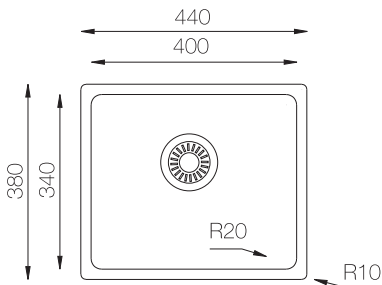

► Micro Series / R20

► **ME 341**

UKINOX

Serie	Micro		
Model	ME 341		
Finish	Stainless Steel AISI 304 BA or BA Linen 18/8 Cr-Ni.		
Installation Type	 Flush mount	 Inset Slim-Top	 Undermount
Overall Size	440 mm x 380 mm	380 mm x 440 mm	380 mm x 440 mm
Bowl Size	400 mm x 340 mm	400 mm x 340 mm	400 mm x 340 mm
Thickness	0.80 mm	1 mm	1.2 mm
Sink Depth	190 mm	215 mm	228 mm
Finishing	Polished	Polished	Polished
Min. Cabinet Size	450 mm		