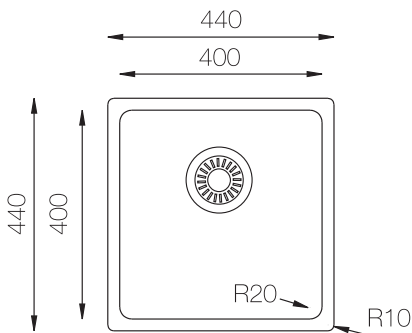

► Micro Series / R20

► **ME 400**

**UKINOX**

<b>Serie</b>	Micro		
<b>Model</b>	ME 400		
<b>Finish</b>	Stainless Steel AISI 304 BA or BA Linen 18/8 Cr-Ni.		
<b>Installation Type</b>	 Flush mount	 Inset Slim-Top	 Undermount
<b>Overall Size</b>	440 mm x 440 mm	440 mm x 440 mm	440 mm x 440 mm
<b>Bowl Size</b>	400 mm x 400 mm	400 mm x 400 mm	400 mm x 400 mm
<b>Thickness</b>	0.80 mm	1 mm	1.2 mm
<b>Sink Depth</b>	190 mm	215 mm	228 mm
<b>Finishing</b>	Polished	Polished	Polished
<b>Min. Cabinet Size</b>	450 mm		