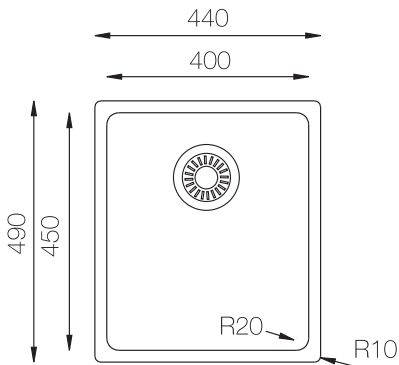

► Micro Series / R20

► **ME 450**

UKINOX

Serie	Micro		
Model	ME 450		
Finish	Stainless Steel AISI 304 BA or BA Linen 18/8 Cr-Ni.		
Installation Type	 Flush mount	 Inset Slim-Top	 Undermount
Overall Size	440 mm x 490 mm	440 mm x 490 mm	440 mm x 490 mm
Bowl Size	400 mm x 450 mm	400 mm x 450 mm	400 mm x 450 mm
Thickness	0.80 mm	1 mm	1.2 mm
Sink Depth	190 mm	215 mm	228 mm
Finishing	Polished	Polished	Polished
Min. Cabinet Size	450 mm		