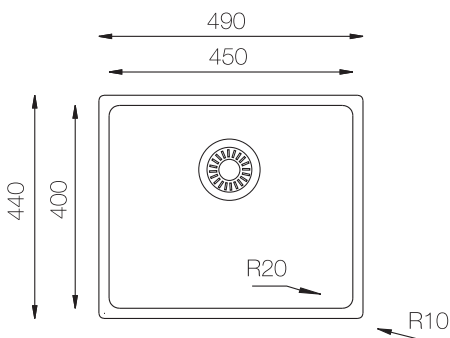

► Micro Series / R20

► **ME 451**

| | | | |
|--------------------------|---|--|--|
| Serie | Micro | | |
| Model | ME 451 | | |
| Finish | Stainless Steel AISI 304 BA or BA Linen 18/8 Cr-Ni. | | |
| Installation Type |  Flush mount |  Inset Slim-Top |  Undermount |
| Overall Size | 490 mm x 440 mm | 490 mm x 440 mm | 490 mm x 440 mm |
| Bowl Size | 450 mm x 400 mm | 450 mm x 400 mm | 450 mm x 400 mm |
| Thickness | 0.80 mm | 1 mm | 1.2 mm |
| Sink Depth | 190 mm | 215 mm | 228 mm |
| Finishing | Polished | Polished | Polished |
| Min. Cabinet Size | 500 mm | | |